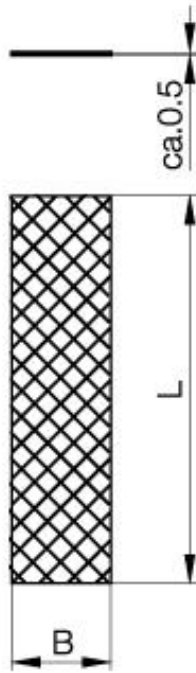

Accessories: Reflector BOS R-7-0,25

Common Data

Version	Reflective Tape, rectangular
Usable with	for retroreflective
Sensing range	40% (at 100 x 50 mm)

Mechanical Data

Measurements WxHxD or Dia x D	250x50
Mounting	self-adhesive